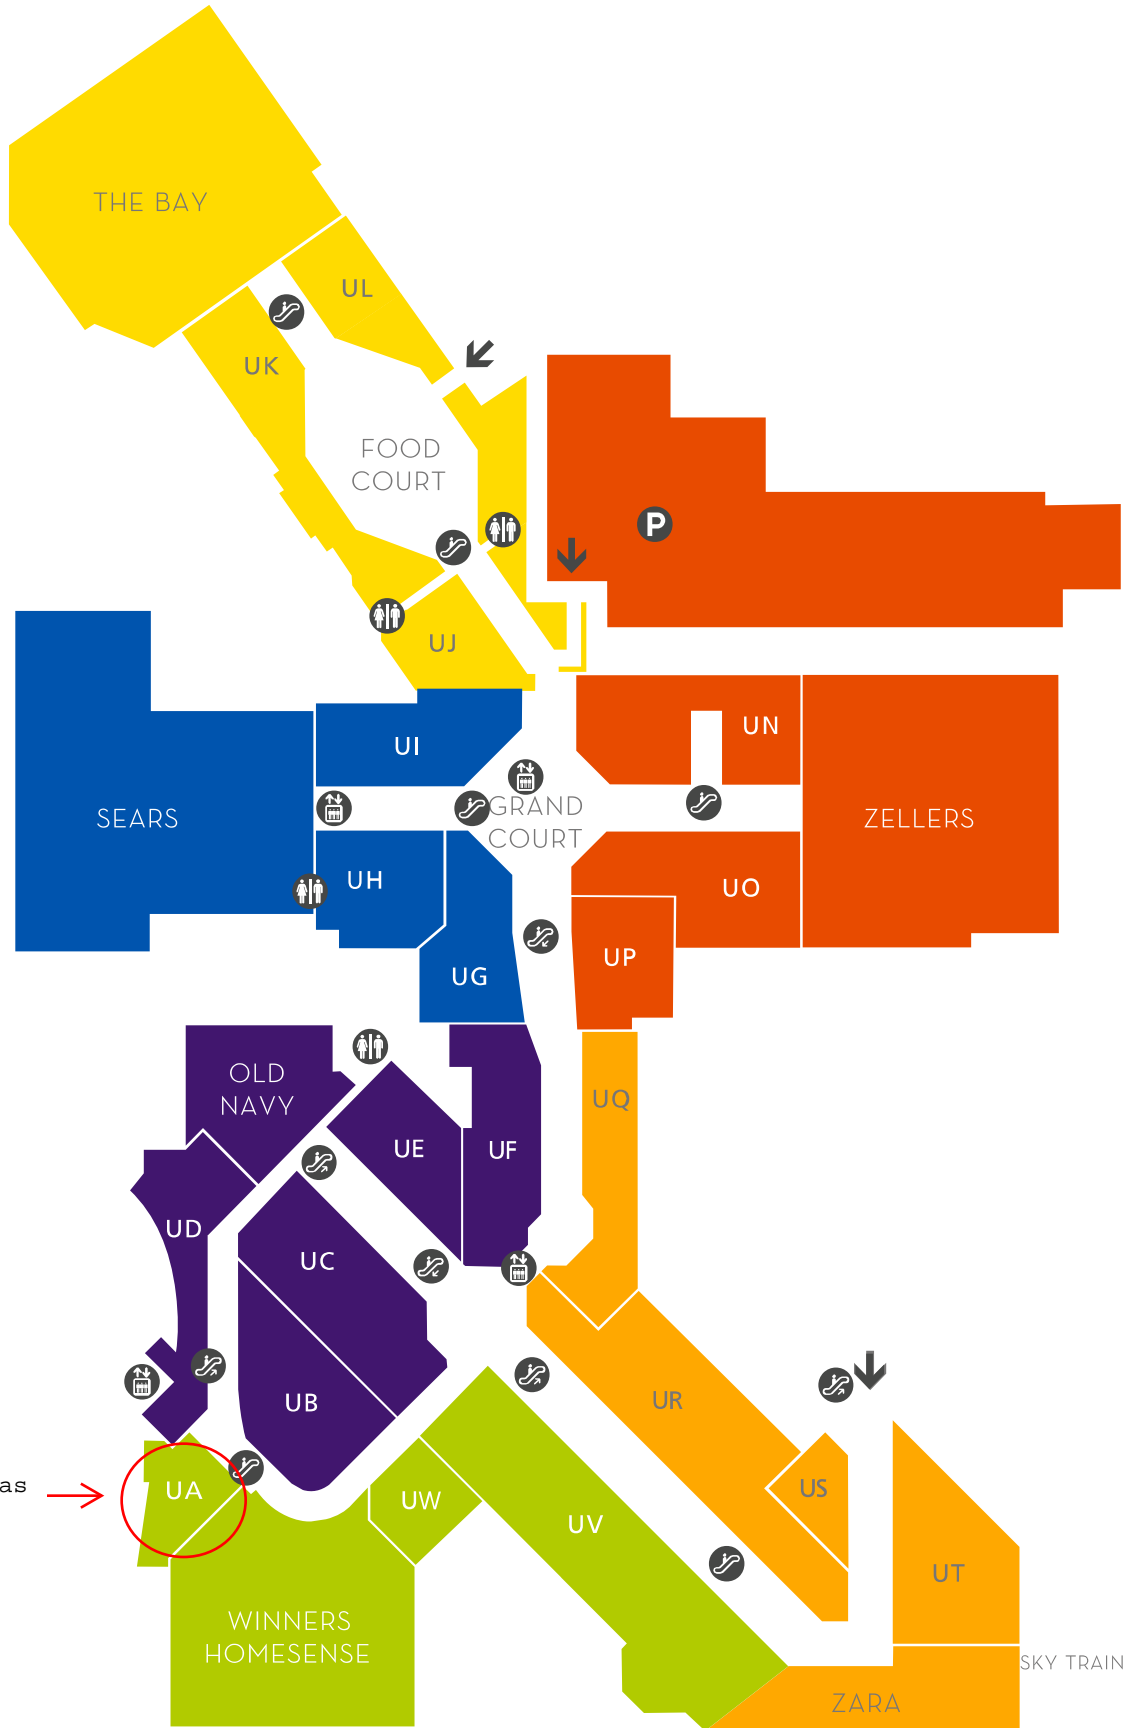

Metropolis at Metrotown: Upper Level

Burnaby Christmas Bureau Toy Room →

SKY TRAIN